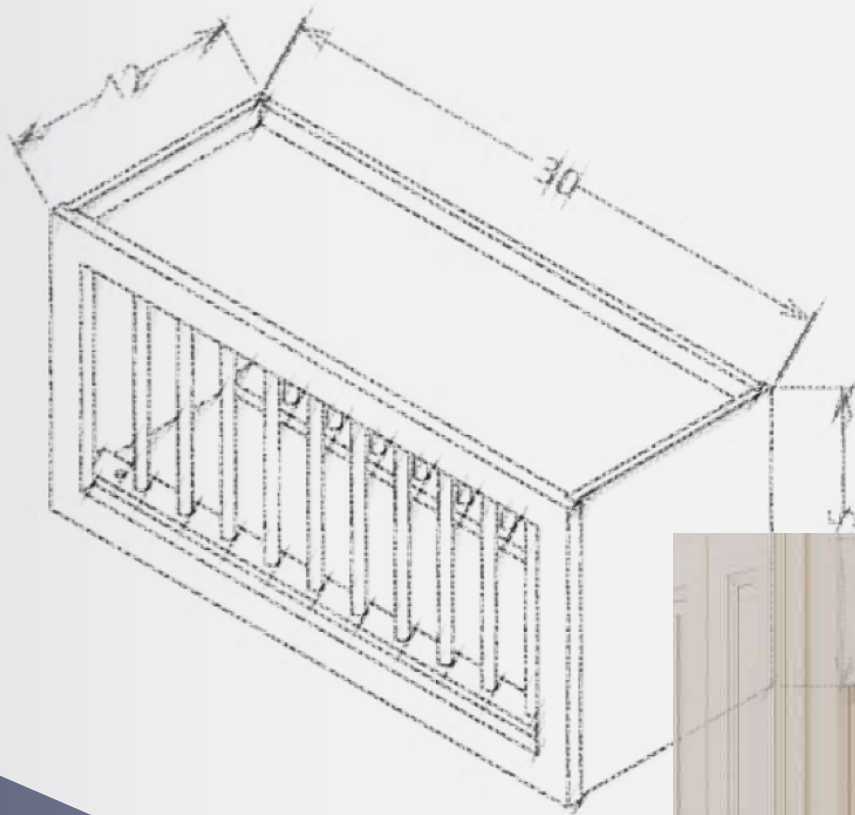

*Available in...*

**WHITE**

**DOVE**

**TORRANCE  
WHITE**

With a transitional design, the **Plate Rack** brings storage and eye catching intrigue to our new Torrance White door style.

Proof that all trends come full circle, our **Farm Sink Base** allows traditional apron sinks to accent modern kitchens.