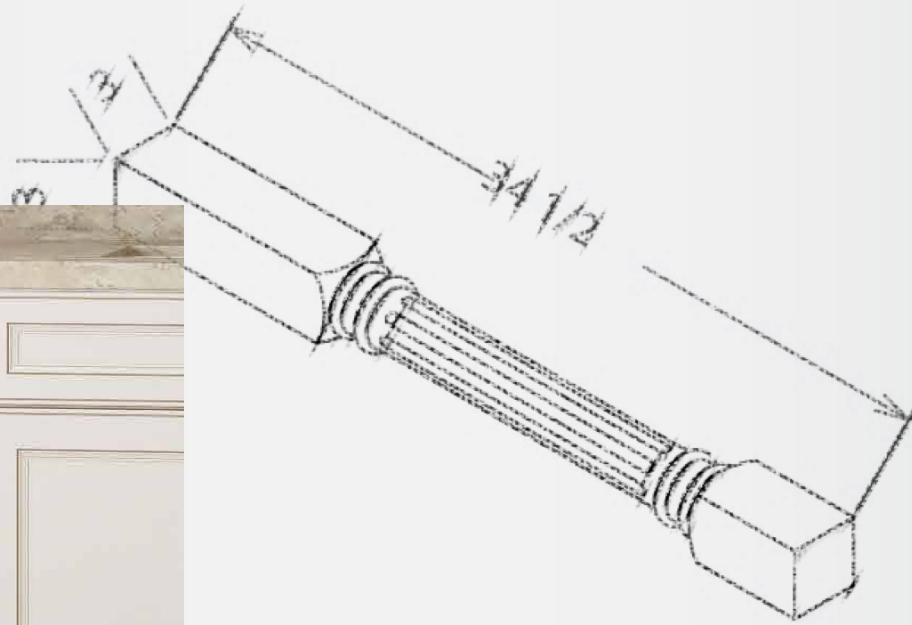

The elegant touch of a **Fluted Leg** accessory can refine the transitional tailoring of the hand glazed York Antique White recessed panels into an instant classic.