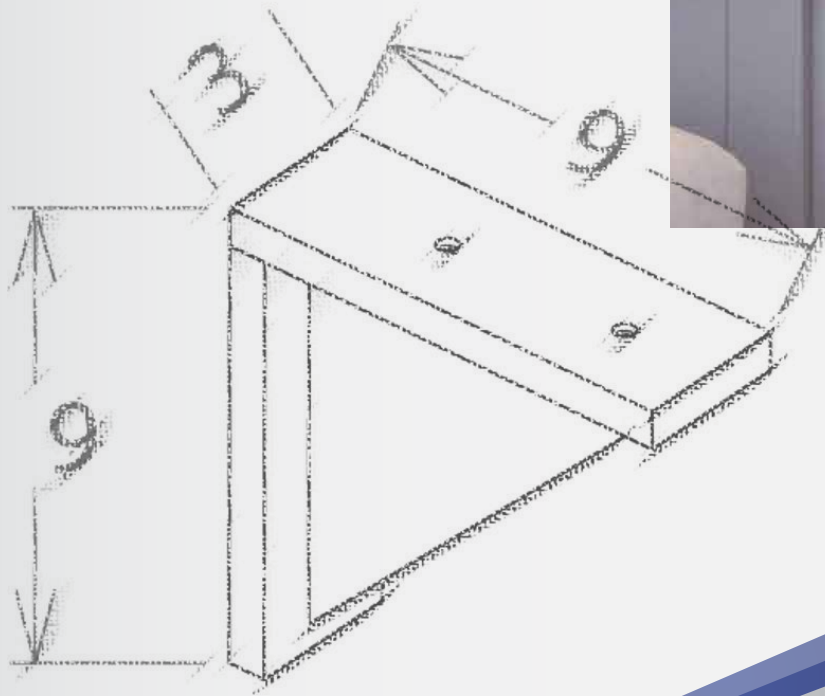

# SHAKER ANTIQUÉ WHITE

The **Glass Door Stacker** cabinets bring height to any room and allow you to show off your personal touches in our Shaker Antique White style.

Our modern **Corbels** create support while staying true to the contemporary lines of the Shaker Dove profile.