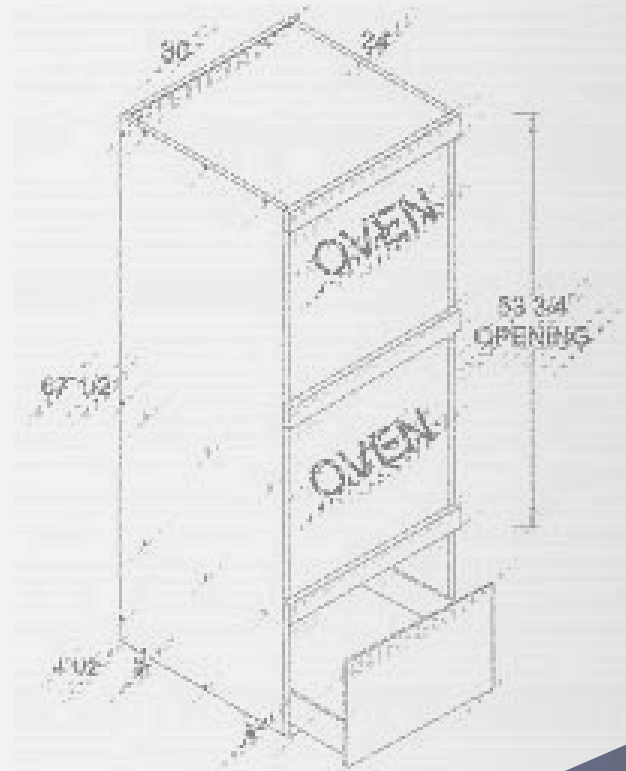

Add a double oven to your kitchen without customizing in the field using our **Tall Two Oven with One Drawer Utility** cabinet.