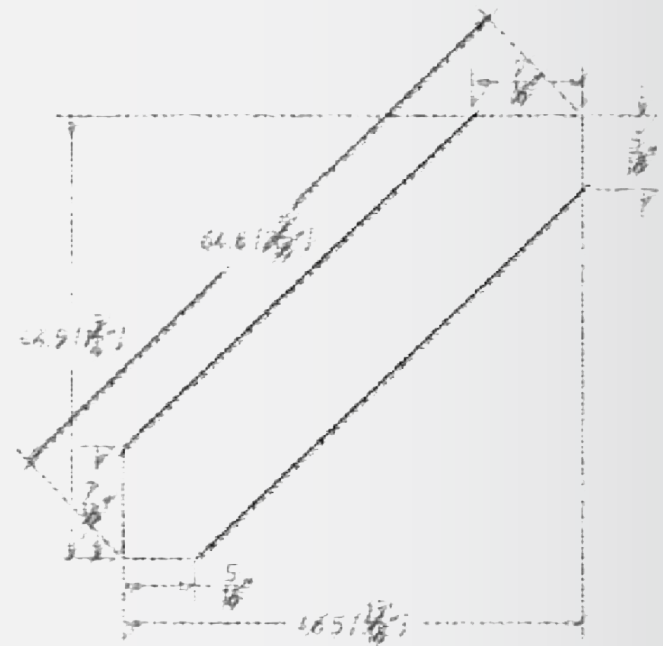

The contemporary lines of the Shaker Espresso profile can be personalized with our modern **Angle Crown** moldings for a fresh finishing touch.