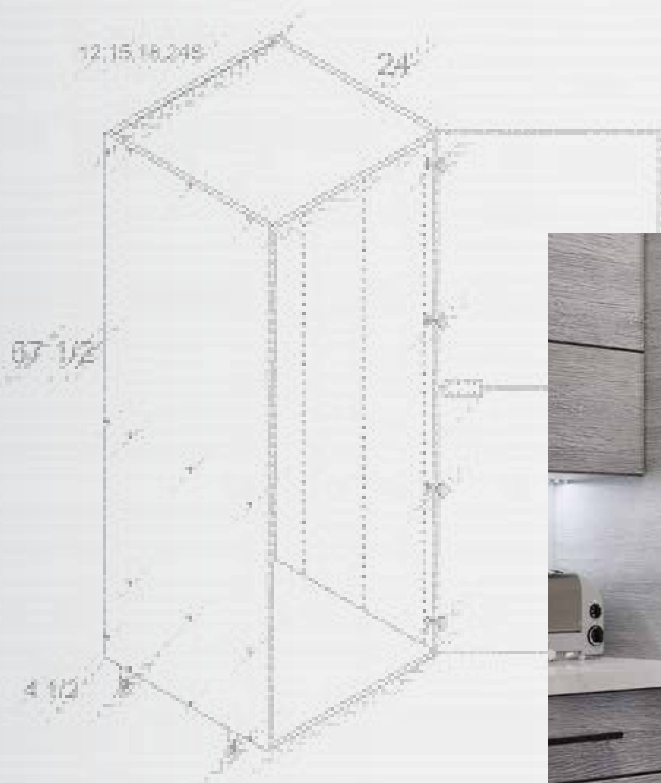

# TORINO WHITE PINE

To get the most storage out of your space use our **Base Easy Reach** cabinet in the corners of your frameless designs.

The frameless **Tall Open Utility** allows space for pull outs to maximize organization.