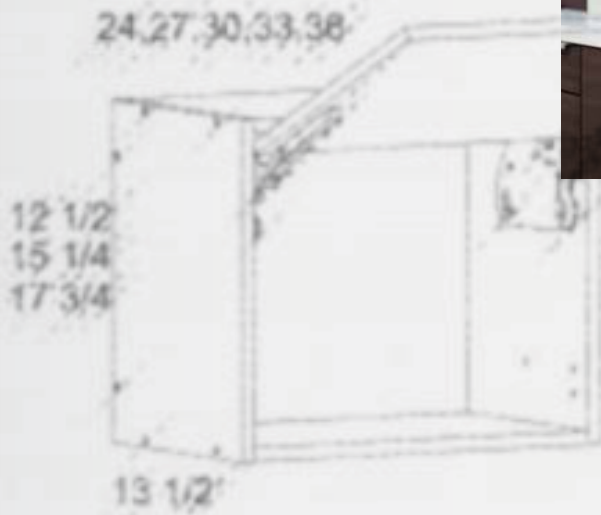

Adding a **Flip Up Door** cabinet to your design creates unique way to fashion your room layout.