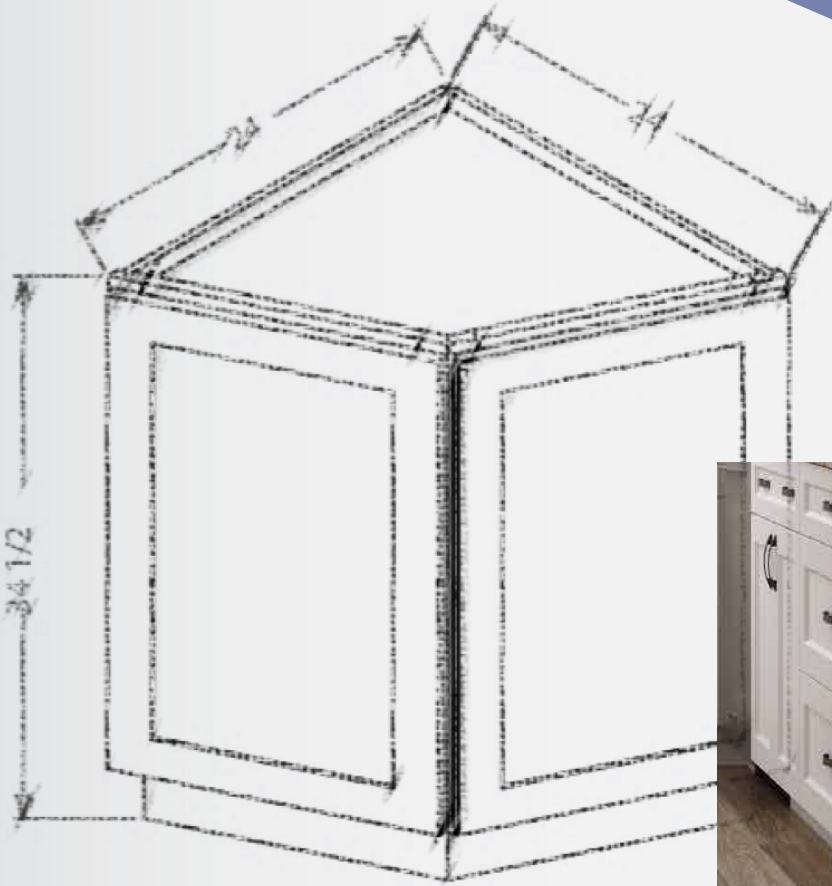

*Available in...*

**WHITE**

**ANTIQUE WHITE**

**DOVE**

**GREY**

**CINDER**

**ESPRESSO**

The **Base End Cabinet** adds an inviting feel to the sharp aspect of Shaker White's contemporary stiles and rails with its ability to open up any room.