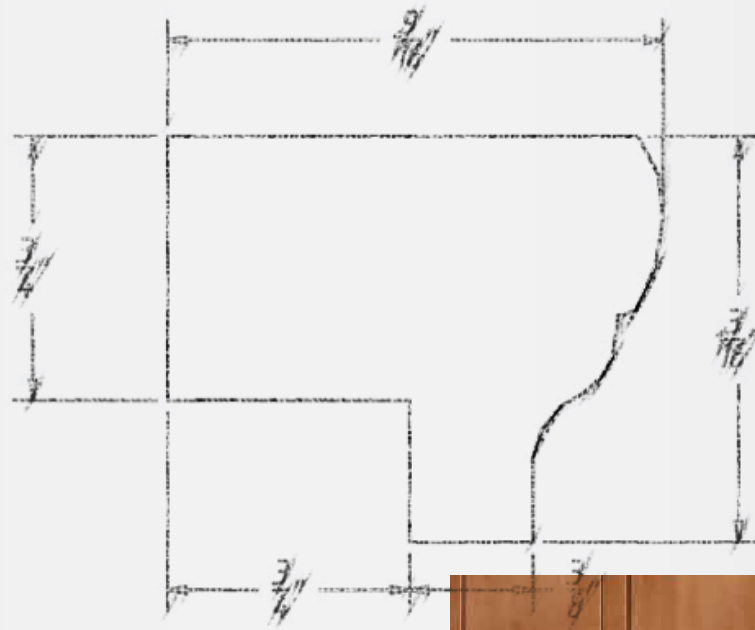

Our **Light Rail Moulding** is a smart option allowing designers to show off Sonora Spice's brilliant natural colors while concealing lighting upgrades.