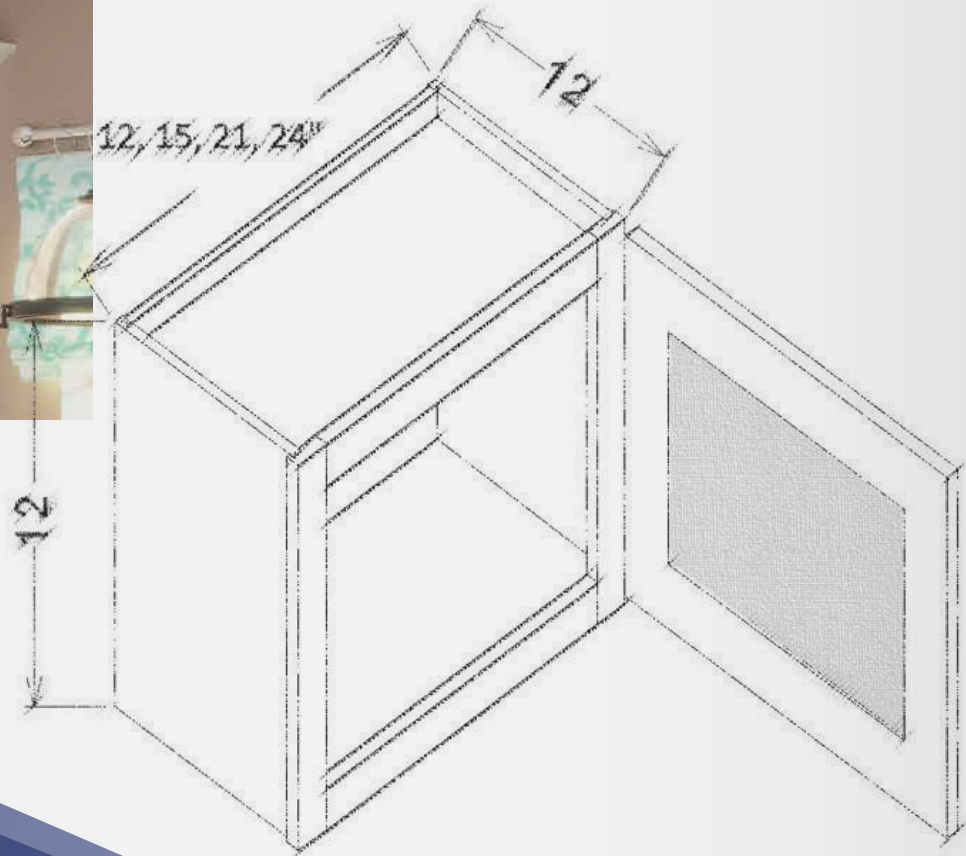

The **Glass Door Stacker** cabinets bring height to any room and allow you to show off your personal touches in our Shaker Antique White style.